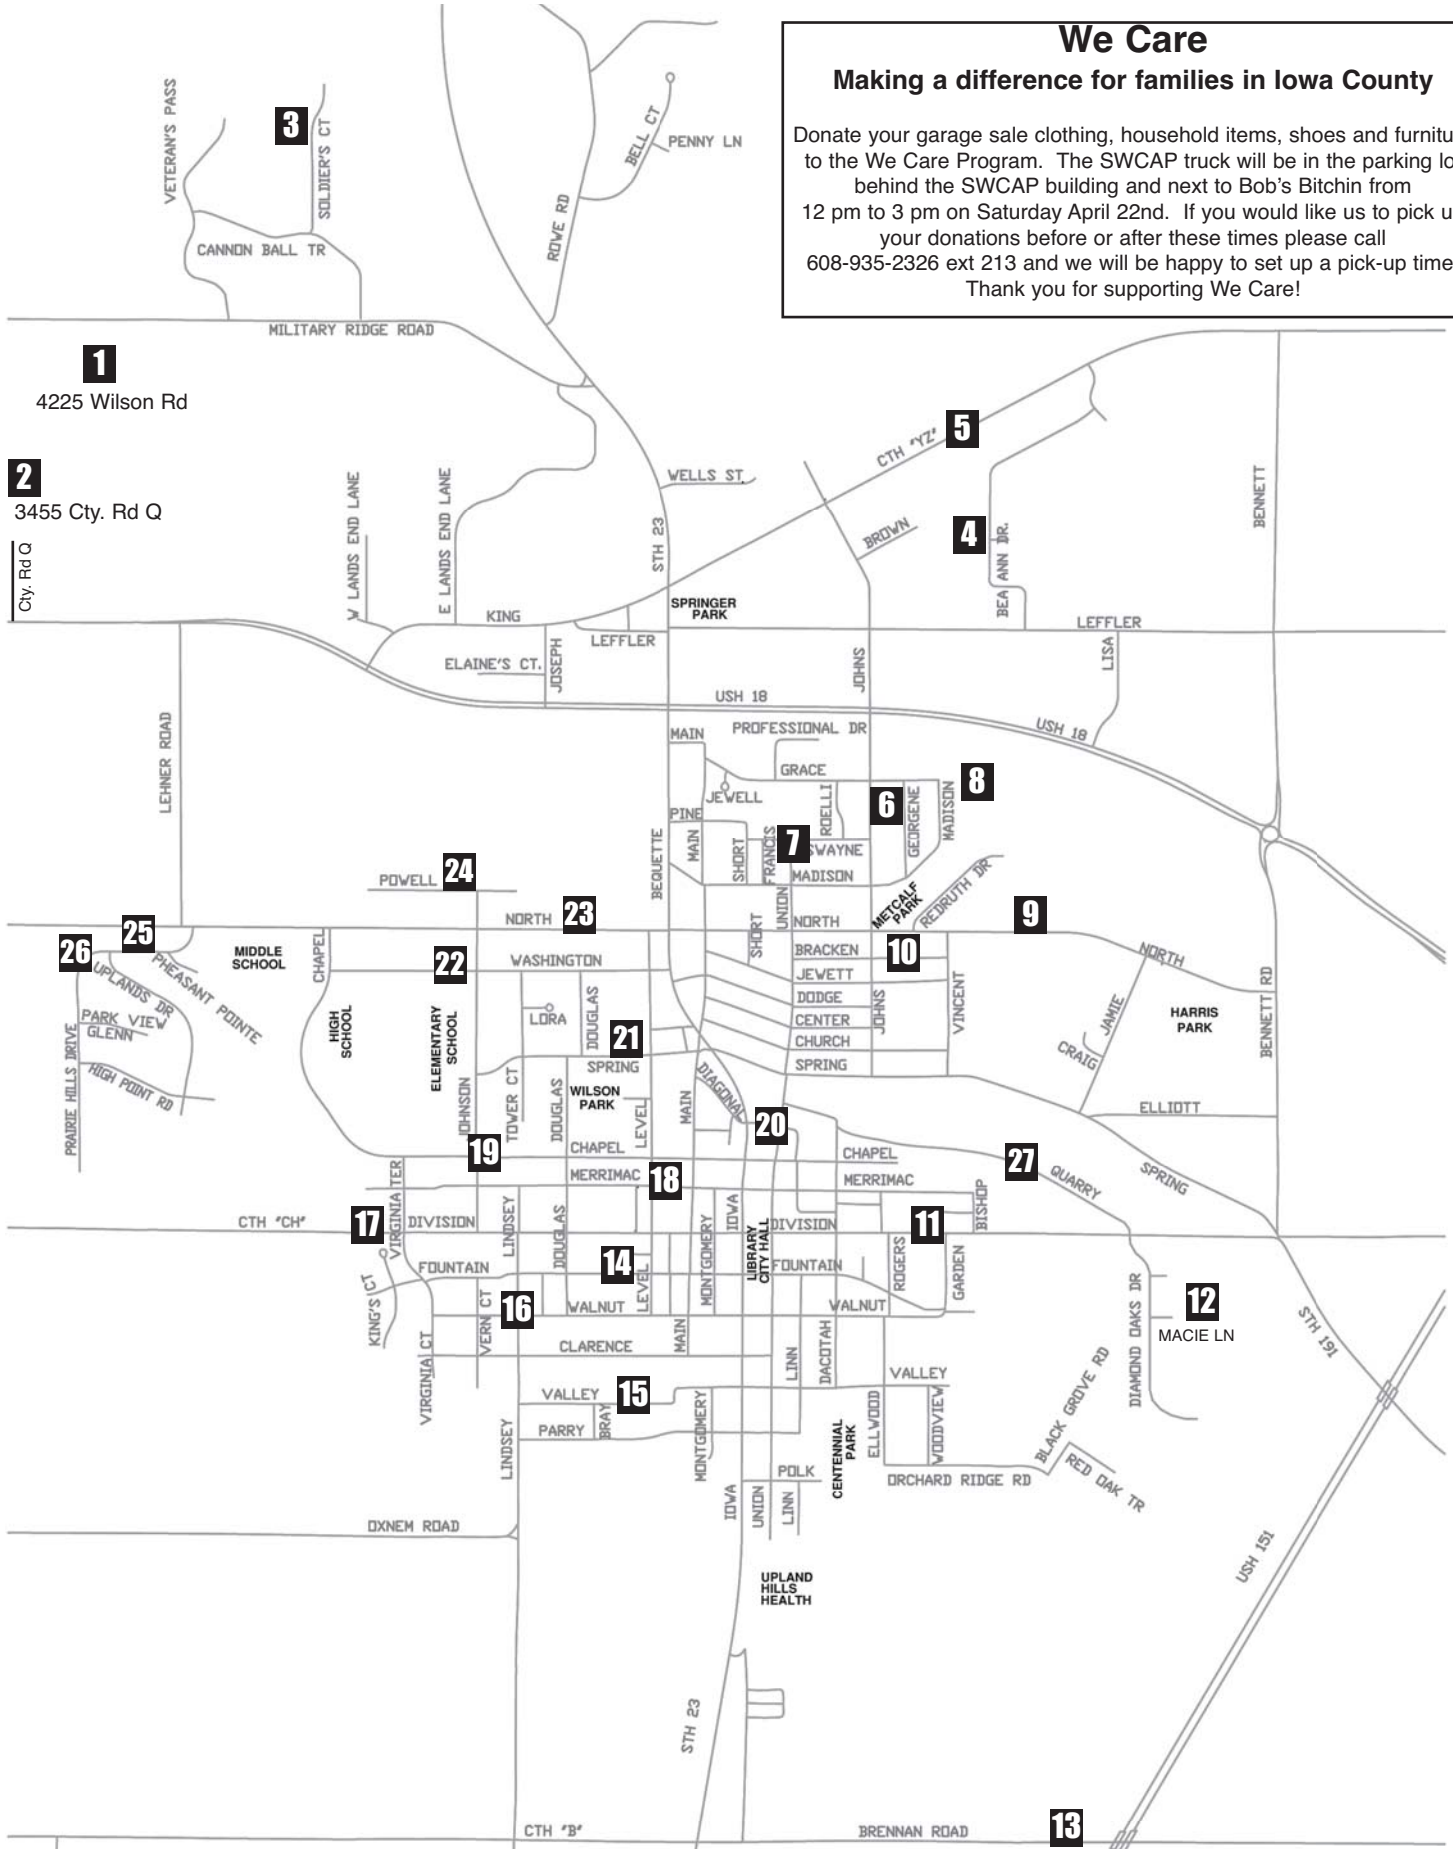

Cake Donuts & Dunkers
4/$1.00

(Good thru April 21-27, 17)

DODGEVILLE STORES

115 S. Iowa St. 608-935-9494
1122 N. Bequette St. (Hwy 18/23) 608-930-2200

Dodgeville's Citywide Garage Sale

Saturday, April 22nd

SOME SALES HELD THURS., FRI. & SAT.

Maps available at:

The Dodgeville Chronicle, Kwik Trip,
Corner Drug, New Horizons, Piggly Wiggly,
White Rose Annex 328.

www.thedodgevillechronicle.com

NEW HORIZONS
SUPPLY COOPERATIVE
-YOUR LOCAL SOURCE FOR ENERGY™

Saturday, April 22nd Special:
Small Cup of Coffee & Donut $1.00

101 County YZ, Dodgeville - 935-3190

We Care

Making a difference for families in Iowa County

Donate your garage sale clothing, household items, shoes and furniture to the We Care Program. The SWCAP truck will be in the parking lot behind the SWCAP building and next to Bob's Bitchin from 12 pm to 3 pm on Saturday April 22nd. If you would like us to pick up your donations before or after these times please call 608-935-2326 ext 213 and we will be happy to set up a pick-up time. Thank you for supporting We Care!

Stop by and experience our
Old-Fashioned Soda Fountain,
square scoop ice cream cones, malts,
sundaes, fountain sodas,
phosphates, canned sodas & more.

206 N. Iowa St., Downtown Dodgeville
Mon.-Fri. 8-6; Sat. 8-2; Sun. 9-Noon

Check out our
complete line of groceries

- Specialty Foods
- Gluten Free
- Deli, Bakery,
- Liquor, Produce,
- Meats, Flowers

Springate Mall,
Dodgeville
935-2366

White Rose
Annex 328

Antiques
New & Gently Used Clothing
& More!

Across from Bob's Electric in Dodgeville